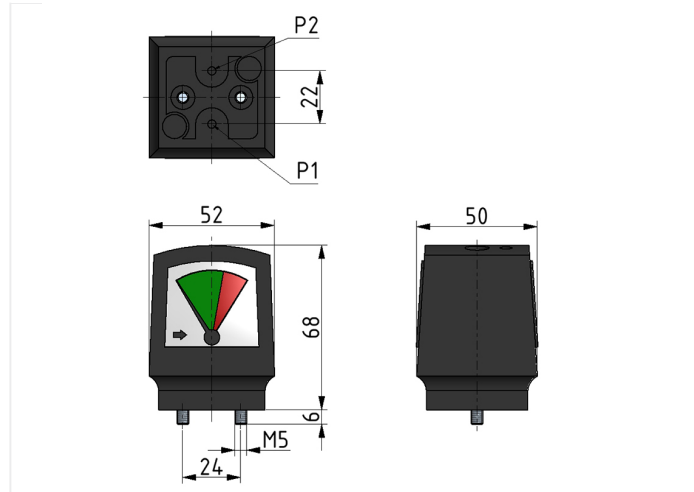

## Accessories of the Futura series

Differential pressure gauge scale ranges: 0-0,5bar

type	part-number	series 1	series 2	series 3	port size	weight
DM 2	9.3700.00.850	Futura	Multi-Fix	Standard	flange connection	0.127 kg

### technical data

- **description:** magnetic piston meter
- **temperature range:** -10°C - +60°C
- **mounting:** vertical
- **case:** ULTRAMID plastic, black
- **scales:** white plastic, pressure = black, colour fields = green/red
- **scale range:** 0 - 0,5 bar
- **max. working pressure:** 16 bar