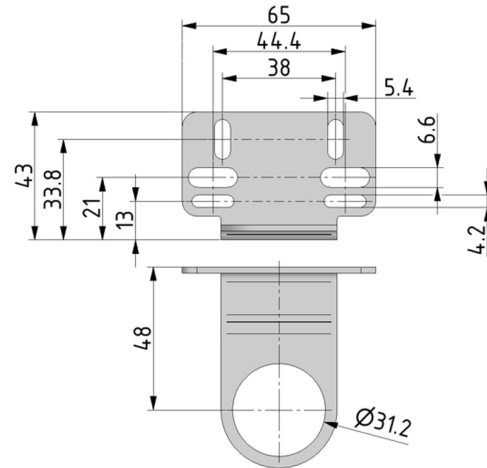

Accessories of the Futura series

FUTURA mounting bracket for panel mounting BG0

**type**

KBW.0-1227

part-number

99000.1227

series

Futura

series

BG0

weight

0.059 kg

technical data

- **description:** Mounting bracket for panel mounting
- **material:** steel galvanized
- **fixing:** control panel nut and 2 screws for fixation to wall

accessories