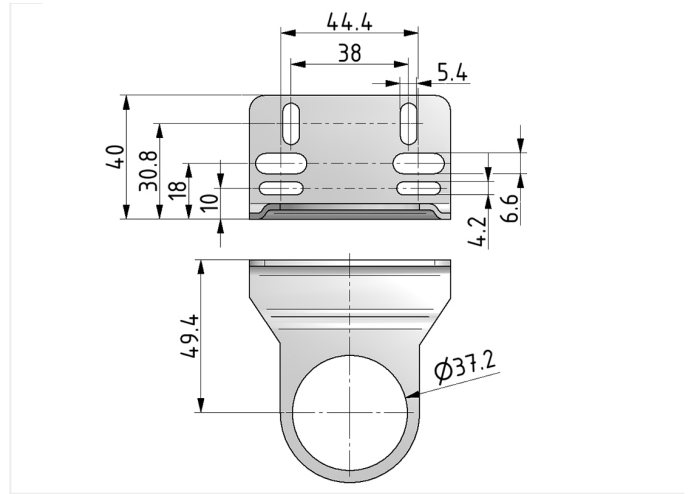

## Accessories of the Futura series

FUTURA mounting bracket for panel mounting BG1

type	part-number	series	series	weight
KBW.1-1227	99001.1227	Futura	BG1	0.068 kg

### technical data

- **description:** Mounting bracket for panel mounting
- **material:** steel galvanized
- **fixing:** control panel nut and 2 screws for fixation to wall