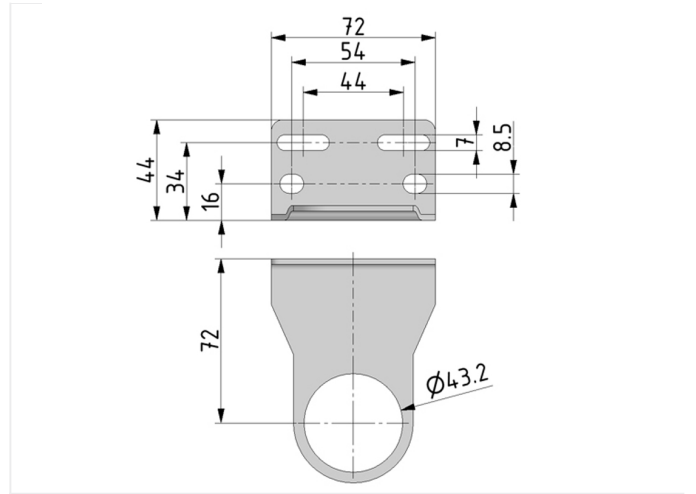

Accessories of the Futura series

FUTURA mounting bracket for panel mounting BG2

type	part-number	series	series	weight
KBW.2-1227	99002.1227	Futura	BG2	0.128 kg

technical data

- **description:** Mounting bracket for panel mounting
- **material:** steel galvanized
- **fixing:** control panel nut and 2 screws for fixation to wall