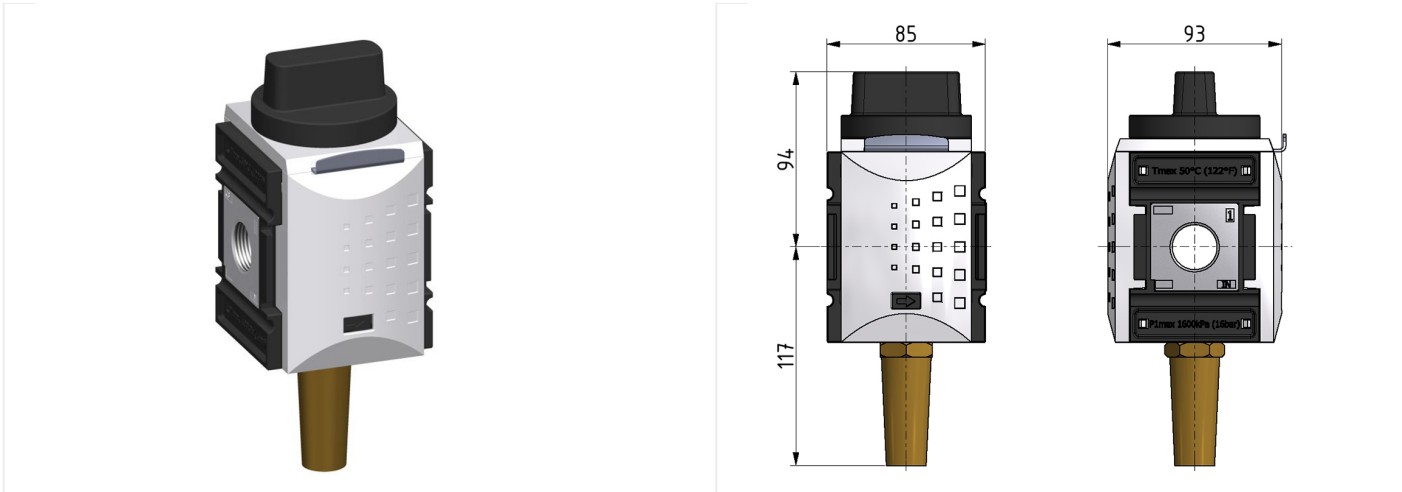

System extensions of the Futura series

Ball valve G3/4

type	part-number	series	port size	flow rate	weight
KBAM-434	94004.FF00	Futura	G 3/4	25000 l/min	1.181 kg

technical data

- **description:** 3/2 directional control valve, operated by a knob, 3-fold lockable with a padlock, shackle \varnothing 8mm
- **medium:** compressed air, neutral gases
- **supply pressure P1 max.:** 16 bar
- **temperature range:** -10°C - +50°C
- **locking:** lockable with padlock
- **exhaust:** G 3/4
- **operating:** knob can be turned 90°

accessories

- mounting bracket:
[KBW 4-1225](#)

- coupling kit wall mounting:
[KKOP 4W](#)