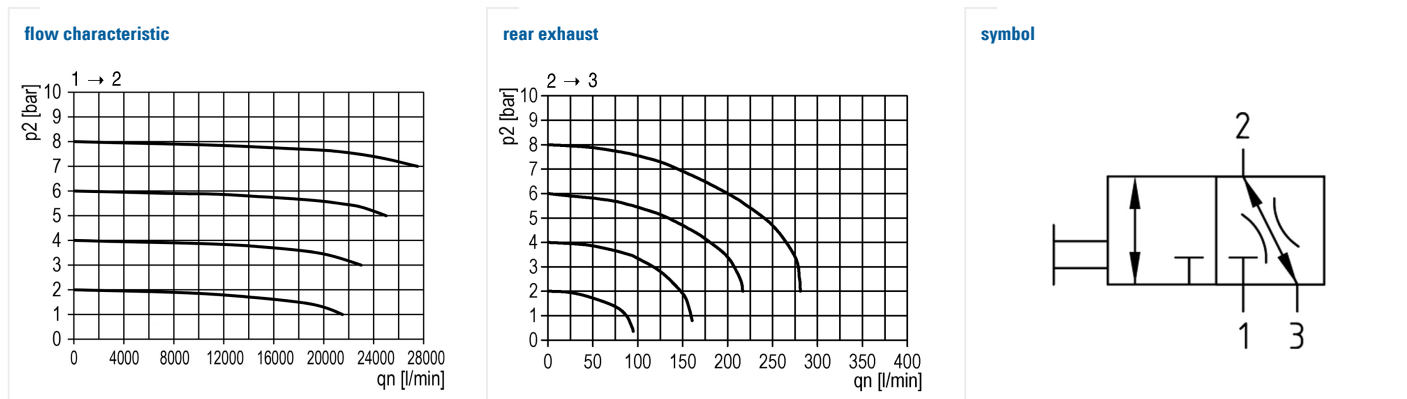

System extensions of the Futura series

Ball valve G3/4

type	part-number	series	port size	flow rate	weight
KBAM-434	94004.FF00	Futura	G 3/4	25000 l/min	1.181 kg

technical data

- **description:** 3/2 directional control valve, operated by a knob, 3-fold lockable with a padlock, shackle \varnothing 8mm
- **medium:** compressed air, neutral gases
- **supply pressure P1 max.:** 16 bar
- **temperature range:** -10°C - +50°C
- **locking:** lockable with padlock
- **exhaust:** G 3/4
- **operating:** knob can be turned 90°