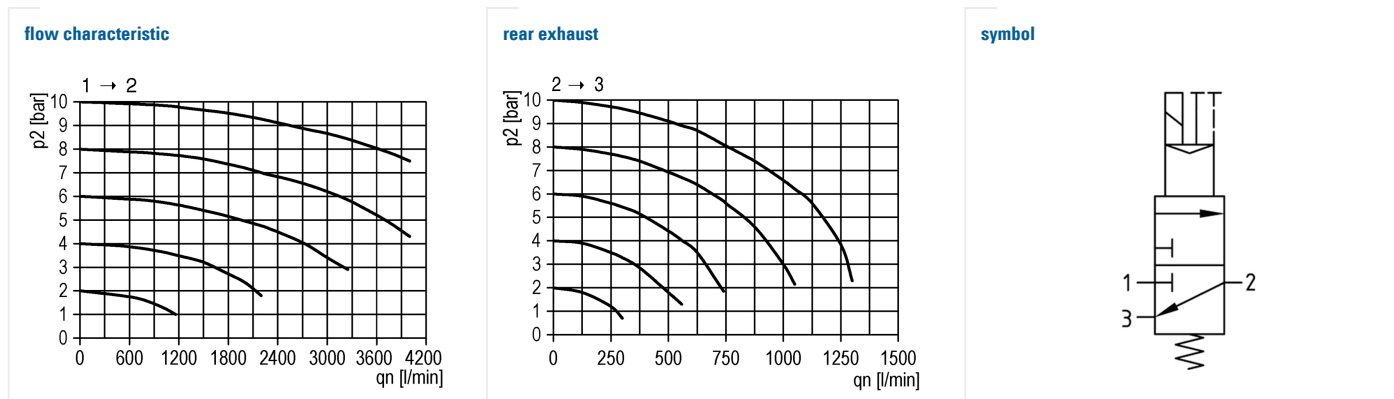

System extensions of the Futura series

3/2 Directional control valve G3/8 electric operated 230V/50Hz

type	part-number	series	port size	flow rate	weight
KSOV-138/230	94011.DD04	Futura	G 3/8	2000 l/min	0.269 kg

technical data

- **description:** 3/2 poppet valve
- **medium:** compressed air, neutral gases
- **supply pressure P1 min.:** 2 bar
- **supply pressure P1 max.:** 10 bar
- **temperature range:** -10°C - +50°C
- **input signal:** 230V/50Hz
- **exhaust:** G 1/4
- **relative switch on duration:** 100%
- **capacity:** 2,5 W
- **protection class:** IP 65 according to DIN 40050
- **electrical connection:** socket coupling EN 175301-803, form C / ISO 15217 poles 2+PE (included in scope of delivery)