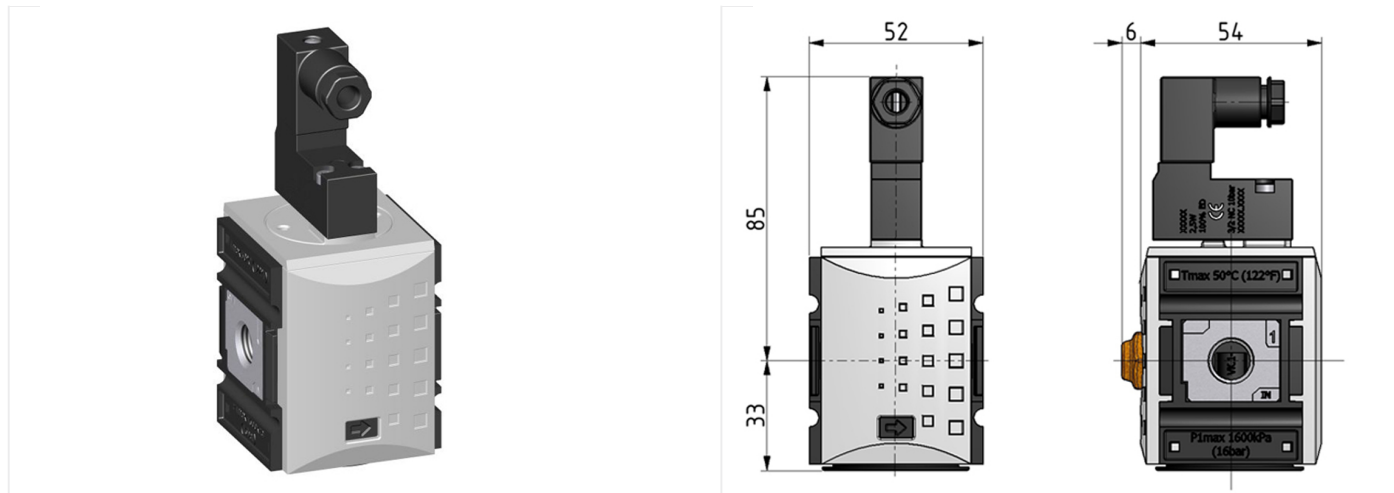

System extensions of the Futura series

3/2 Directional control valve G3/8 electric operated 230V/50Hz

type	part-number	series	port size	flow rate	weight
KSOV-138/230	94011.DD04	Futura	G 3/8	2000 l/min	0.269 kg

technical data

- **description:** 3/2 poppet valve
- **medium:** compressed air, neutral gases
- **supply pressure P1 min.:** 2 bar
- **supply pressure P1 max.:** 10 bar
- **temperature range:** -10°C - +50°C
- **input signal:** 230V/50Hz
- **exhaust:** G 1/4
- **relative switch on duration:** 100%
- **capacity:** 2,5 W
- **protection class:** IP 65 according to DIN 40050
- **electrical connection:** socket coupling EN 175301-803, form C / ISO 15217 poles 2+PE (included in scope of delivery)

accessories

- mounting bracket:
[KBW.1-1225](#)

- coupling kit wall mounting:
[KKOP.1W](#)