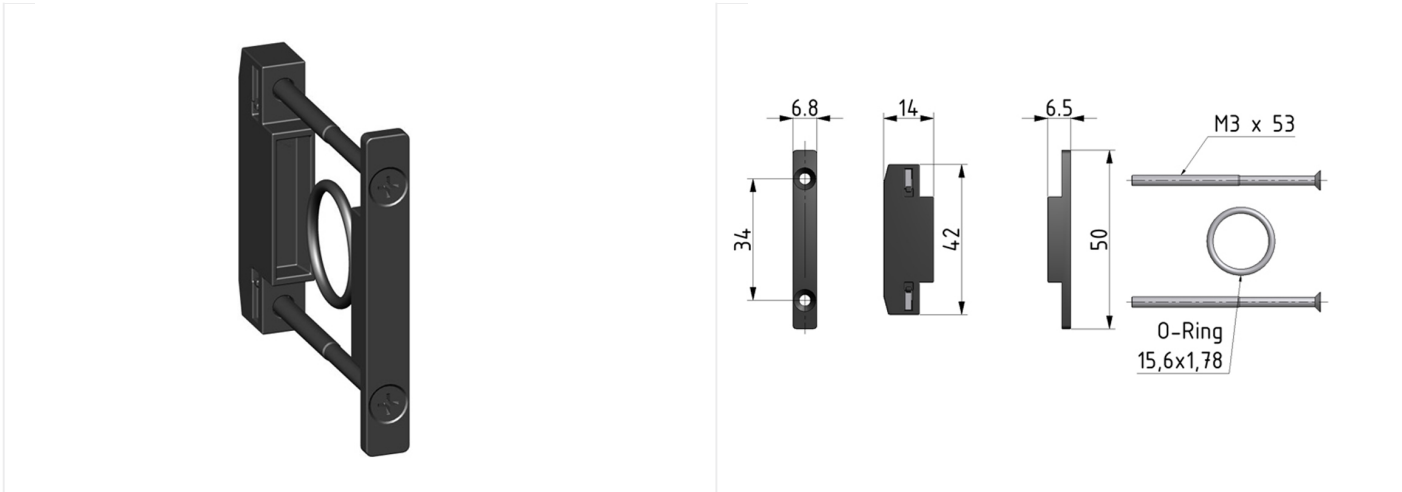

Accessories of the Futura series

Coupling kit BG0 FUTURA

type	part-number	series	series	weight
KKOP.0	99000.0901	Futura	BG0	0.020 kg

technical data

- **description:** Coupling kit
- **fixing:** for components to be connected in Futura series 0
- **material coupling kit:** Grivory (PA66)
- **material screws:** steel
- **material o-ring:** NBR 70