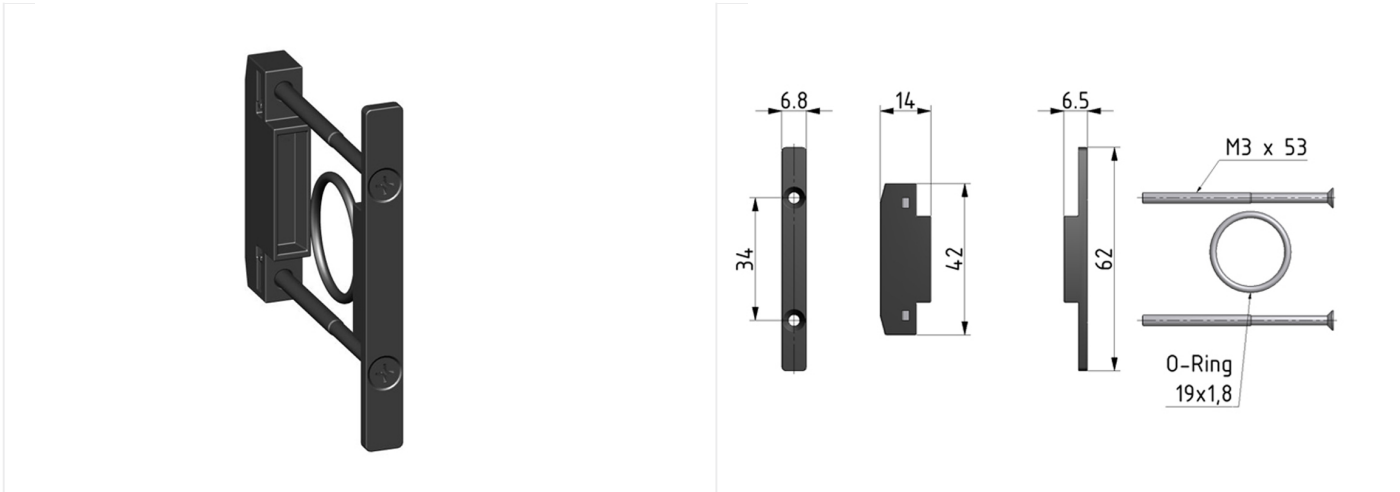

Accessories of the Futura series

Coupling kit BG1 FUTURA

type	part-number	series	series	weight
KKOP.1	99001.0901	Futura	BG1	0.006 kg

technical data

- **description:** Coupling kit
- **fixing:** for components to be connected in Futura series 1
- **material coupling kit:** Grivory (PA66)
- **material screws:** steel
- **material o-ring:** NBR 70