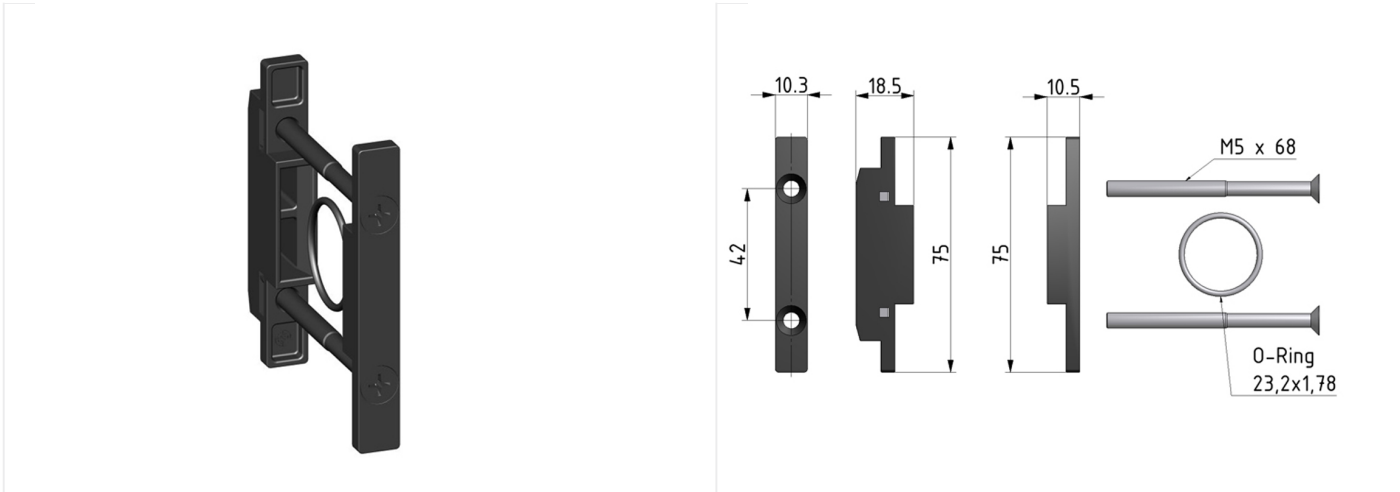

Accessories of the Futura series

Coupling kit BG2 FUTURA

type	part-number	series	series	weight
KKOP.2	99002.0901	Futura	BG2	0.034 kg

technical data

- **description:** Coupling kit
- **fixing:** for components to be connected in Futura series 2
- **material coupling kit:** Grivory (PA66)
- **material screws:** steel
- **material o-ring:** NBR 70