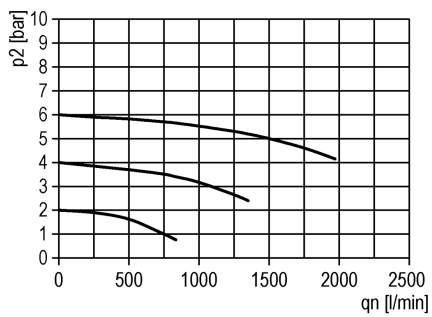

## Lubricator of the Futura series

Micro lubricator G1/4 with PC bowl

type	part-number	series	port size	flow rate	weight
KLUB-014	92500.CC00	Futura	G 1/4	1500 l/min	0.148 kg

flow characteristic

lubricator operating limit

symbol

**technical data**

- **description:** micro lubricator
- **medium:** compressed air, neutral gases
- **supply pressure P1 max.:** 12 bar
- **temperature range:** -10°C - +50°C
- **bowl:** PC
- **mounting:** vertical
- **bowl volume lubricator:** 35 cm<sup>3</sup>
- **oil type:** CL 32 DIN 51517 - ISO VG 32
- **dome assembly:** PC
- **oil fill in:** cannot be filled with oil during operation