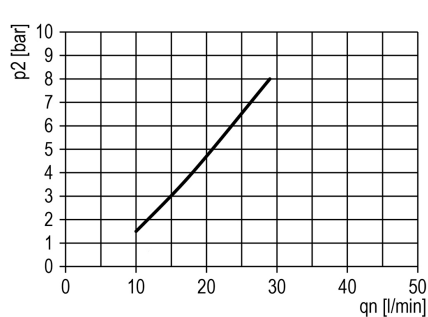

## Lubricator of the Futura series

Micro lubricator G1/4 with PC bowl

type	part-number	series	port size	flow rate	weight
KLUB-014	92500.CC00	Futura	G 1/4	1500 l/min	0.148 kg

flow characteristic

lubricator operating limit

symbol

**technical data**

- **description:** micro lubricator
- **medium:** compressed air, neutral gases
- **supply pressure P1 max.:** 12 bar
- **temperature range:** -10°C - +50°C
- **bowl:** PC
- **mounting:** vertical
- **bowl volume lubricator:** 35 cm<sup>3</sup>
- **oil type:** CL 32 DIN 51517 - ISO VG 32
- **dome assembly:** PC
- **oil fill in:** cannot be filled with oil during operation