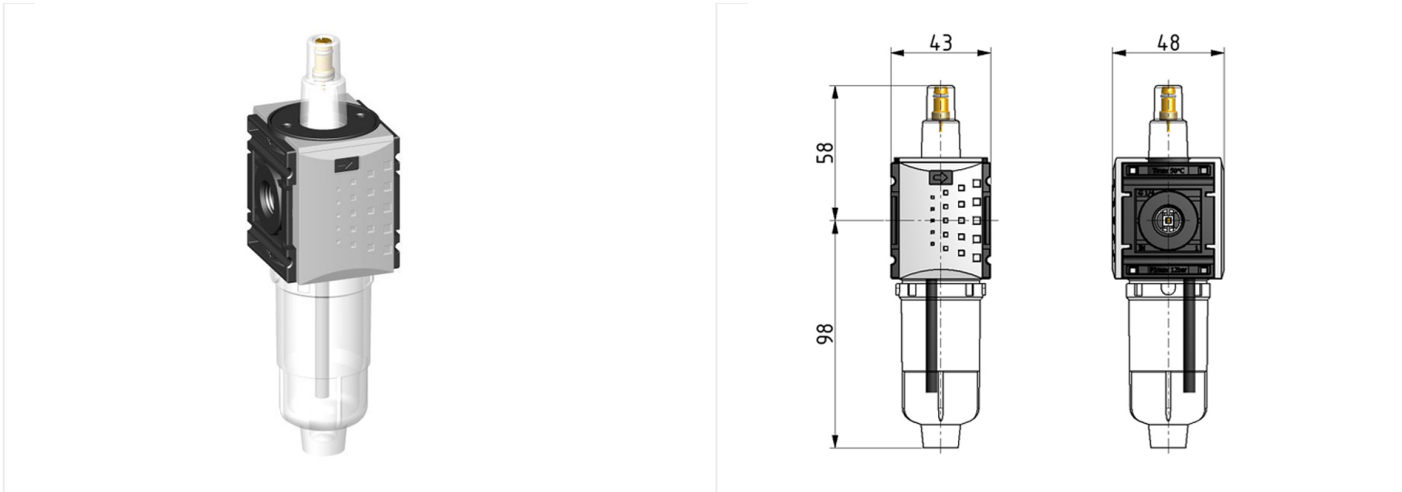

## Lubricator of the Futura series

Micro lubricator G1/4 with PC bowl

type	part-number	series	port size	flow rate	weight
KLUB-014	92500.CC00	Futura	G 1/4	1500 l/min	0.148 kg

flow characteristic

lubricator operating limit

symbol

**technical data**

- **description:** micro lubricator
- **medium:** compressed air, neutral gases
- **supply pressure P1 max.:** 12 bar
- **temperature range:** -10°C - +50°C
- **bowl:** PC
- **mounting:** vertical
- **bowl volume lubricator:** 35 cm<sup>3</sup>
- **oil type:** CL 32 DIN 51517 - ISO VG 32
- **dome assembly:** PC
- **oil fill in:** cannot be filled with oil during operation