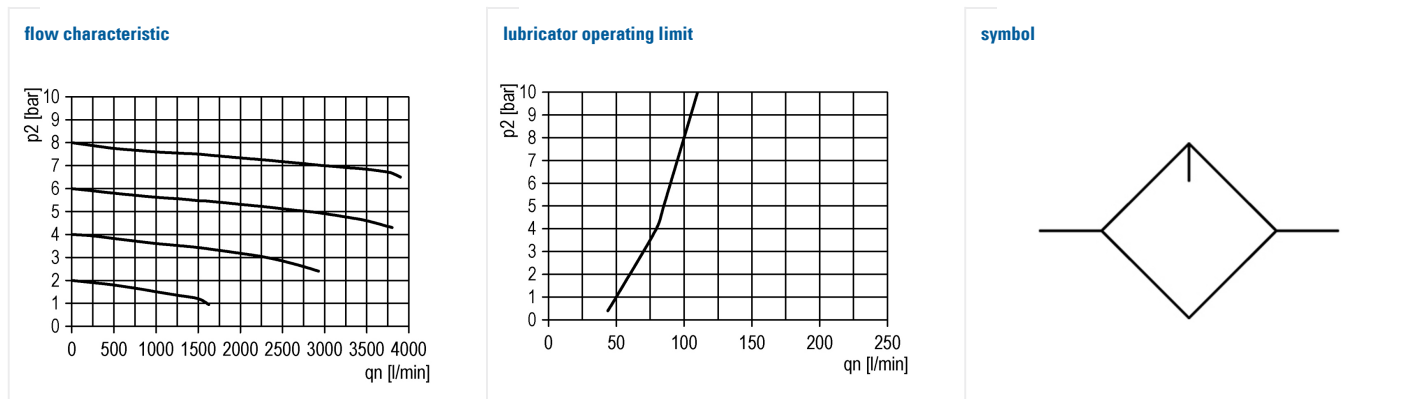

Lubricator of the Futura series

Lubricator G3/8 with automatic oil filling, PC bowl and bowl guard

type	part-number	series	port size	flow rate	weight
KLUB-138	92501.DD00	Futura	G 3/8	2750 l/min	0.258 kg

technical data

- **description:** lubricator with automatic oil filling
- **medium:** compressed air, neutral gases
- **supply pressure P1 max.:** 16 bar
- **temperature range:** -10°C - +50°C
- **bowl:** PC with PA bowl guard
- **mounting:** vertical
- **bowl volume lubricator:** 40 cm³
- **oil type:** CL 32 DIN 51517 - ISO VG 32
- **dome assembly:** PC
- **oil fill in:** can be oilpulling during operation