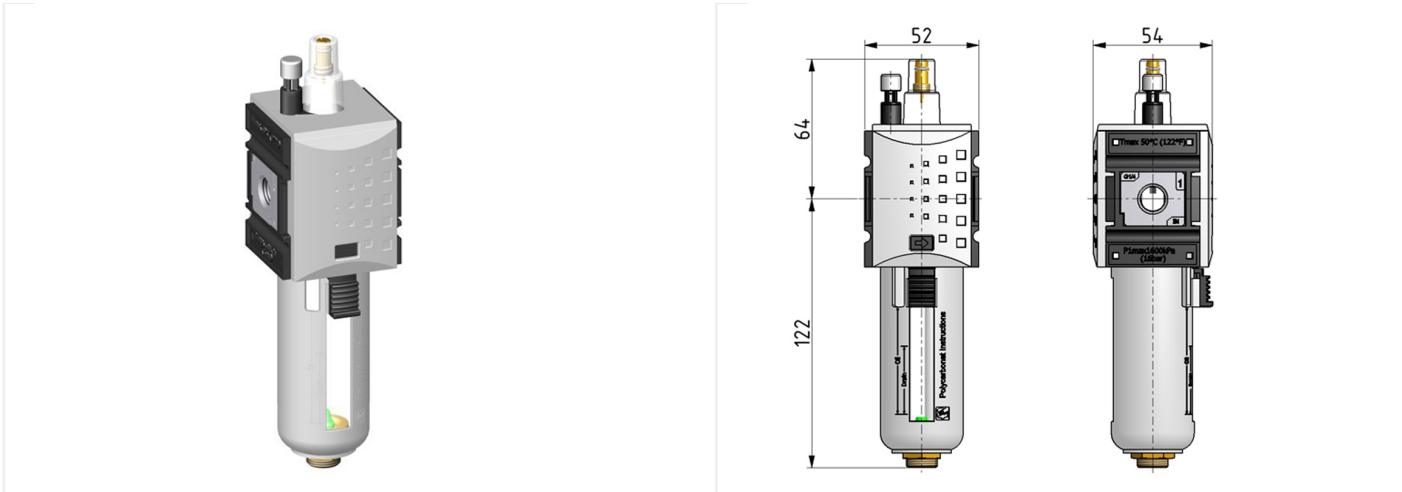

Lubricator of the Futura series

Lubricator G3/8 with automatic oil filling, PC bowl and bowl guard

type	part-number	series	port size	flow rate	weight
KLUB-138	92501.DD00	Futura	G 3/8	2750 l/min	0.258 kg

technical data

- **description:** lubricator with automatic oil filling
- **medium:** compressed air, neutral gases
- **supply pressure P1 max.:** 16 bar
- **temperature range:** -10°C - +50°C
- **bowl:** PC with PA bowl guard
- **mounting:** vertical
- **bowl volume lubricator:** 40 cm³
- **oil type:** CL 32 DIN 51517 - ISO VG 32
- **dome assembly:** PC
- **oil fill in:** can be oilpulling during operation

accessories

- mounting bracket:
[KBW.1-1225](#)

- coupling kit wall mounting:
[KKOP.1W](#)

- electrical level indicator
(version addition: N)