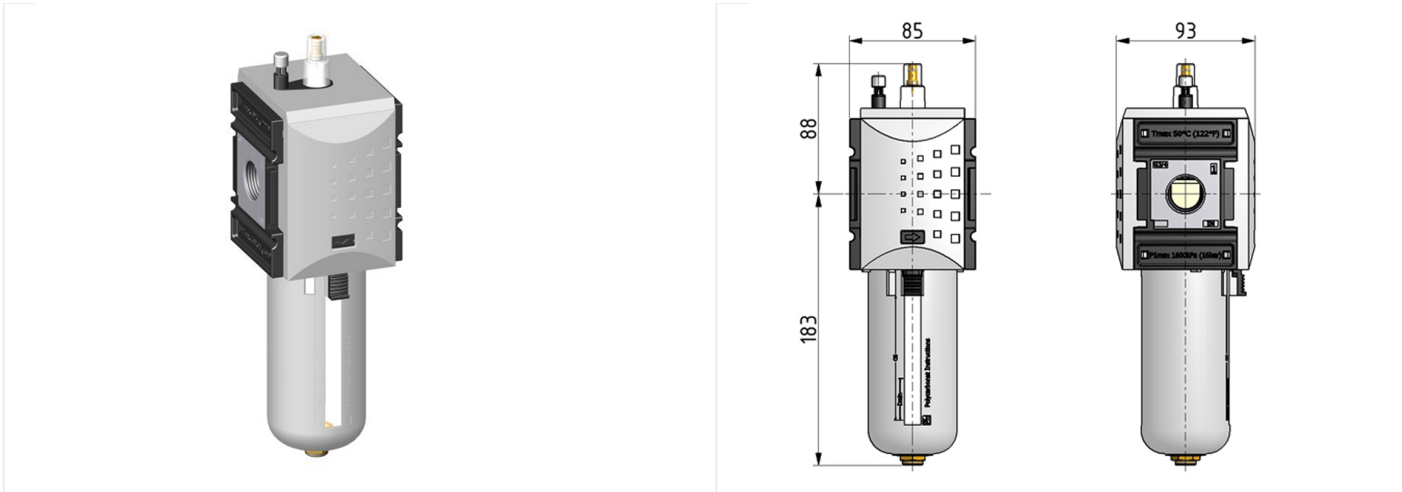

Lubricator of the Futura series

Lubricator G3/4 with automatic oil filling, PC bowl and bowl guard

type	part-number	series	port size	flow rate	weight
KLUB-434	92504.FF00	Futura	G 3/4	14000 l/min	0.953 kg

technical data

- **description:** lubricator with automatic oil filling
- **medium:** compressed air, neutral gases
- **supply pressure P1 max.:** 16 bar
- **temperature range:** -10°C - +50°C
- **bowl:** PC with PA bowl guard
- **mounting:** vertical
- **bowl volume lubricator:** 181 cm³
- **oil type:** CL 32 DIN 51517 - ISO VG 32
- **dome assembly:** PC
- **oil fill in:** can be oilpulling during operation

accessories

- mounting bracket:
[KBW.4-1225](#)

- coupling kit wall mounting:
[KKOP.4W](#)

- electrical level indicator
(version addition: N)