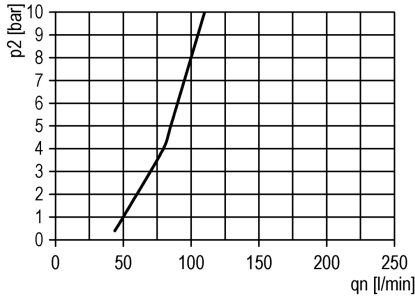

## Lubricator of the Futura series

Lubricator G1/4 with automatic oil filling, PC bowl and bowl guard

type	part-number	series	port size	flow rate	weight
KLUB-114	92501.CC00	Futura	G 1/4	2750 l/min	0.271 kg

flow characteristic

lubricator operating limit

symbol

#### technical data

- **description:** lubricator with automatic oil filling
- **medium:** compressed air, neutral gases
- **supply pressure P1 max.:** 16 bar
- **temperature range:** -10°C - +50°C
- **bowl:** PC with PA bowl guard
- **mounting:** vertical
- **bowl volume lubricator:** 40 cm<sup>3</sup>
- **oil type:** CL 32 DIN 51517 - ISO VG 32
- **dome assembly:** PC
- **oil fill in:** can be oilpulling during operation