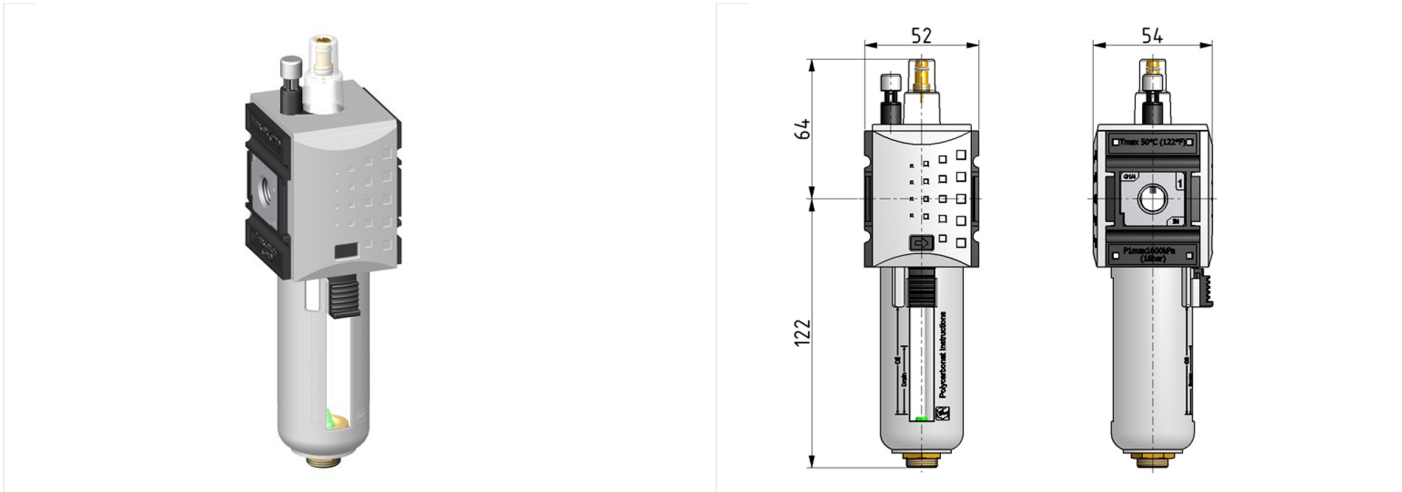

## Lubricator of the Futura series

Lubricator G1/4 with automatic oil filling, PC bowl and bowl guard

type	part-number	series	port size	flow rate	weight
KLUB-114	92501.CC00	Futura	G 1/4	2750 l/min	0.271 kg

flow characteristic

lubricator operating limit

symbol

#### technical data

- **description:** lubricator with automatic oil filling
- **medium:** compressed air, neutral gases
- **supply pressure P1 max.:** 16 bar
- **temperature range:** -10°C - +50°C
- **bowl:** PC with PA bowl guard
- **mounting:** vertical
- **bowl volume lubricator:** 40 cm<sup>3</sup>
- **oil type:** CL 32 DIN 51517 - ISO VG 32
- **dome assembly:** PC
- **oil fill in:** can be oilpulling during operation