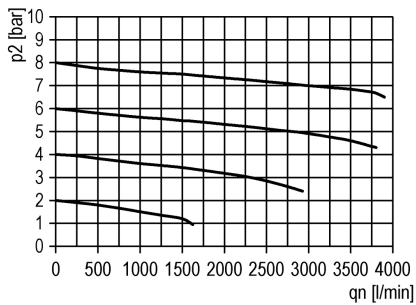

## Lubricator of the Futura series

Lubricator G1/4 with automatic oil filling, PC bowl and bowl guard

type	part-number	series	port size	flow rate	weight
KLUB-114	92501.CC00	Futura	G 1/4	2750 l/min	0.271 kg

flow characteristic

lubricator operating limit

symbol

#### technical data

- **description:** lubricator with automatic oil filling
- **medium:** compressed air, neutral gases
- **supply pressure P1 max.:** 16 bar
- **temperature range:** -10°C - +50°C
- **bowl:** PC with PA bowl guard
- **mounting:** vertical
- **bowl volume lubricator:** 40 cm<sup>3</sup>
- **oil type:** CL 32 DIN 51517 - ISO VG 32
- **dome assembly:** PC
- **oil fill in:** can be oilpulling during operation