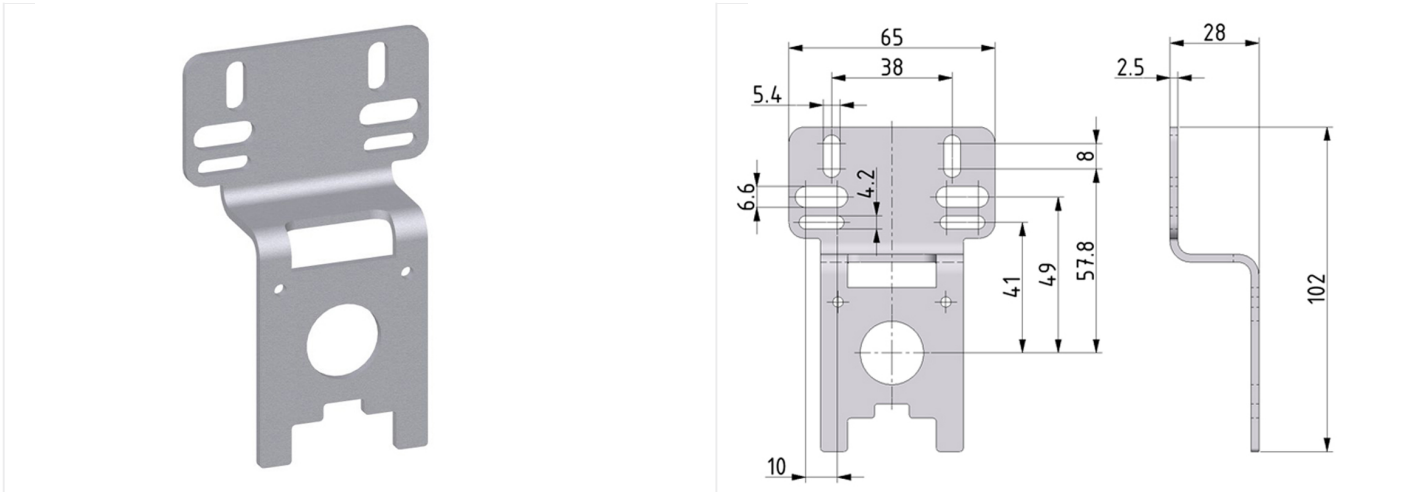

Accessories of the Futura series

Mounting bracket FUTURA BG1 (BW.1+2x screw 3x10 with Torx 10IP)

type	part-number	series 1	series	weight
KBW.1-1225	99001.1225	Futura	BG1	0.095 kg

technical data

- **description:** Mounting bracket
- **material:** steel galvanized
- **fixing:** mounting with 2 screws