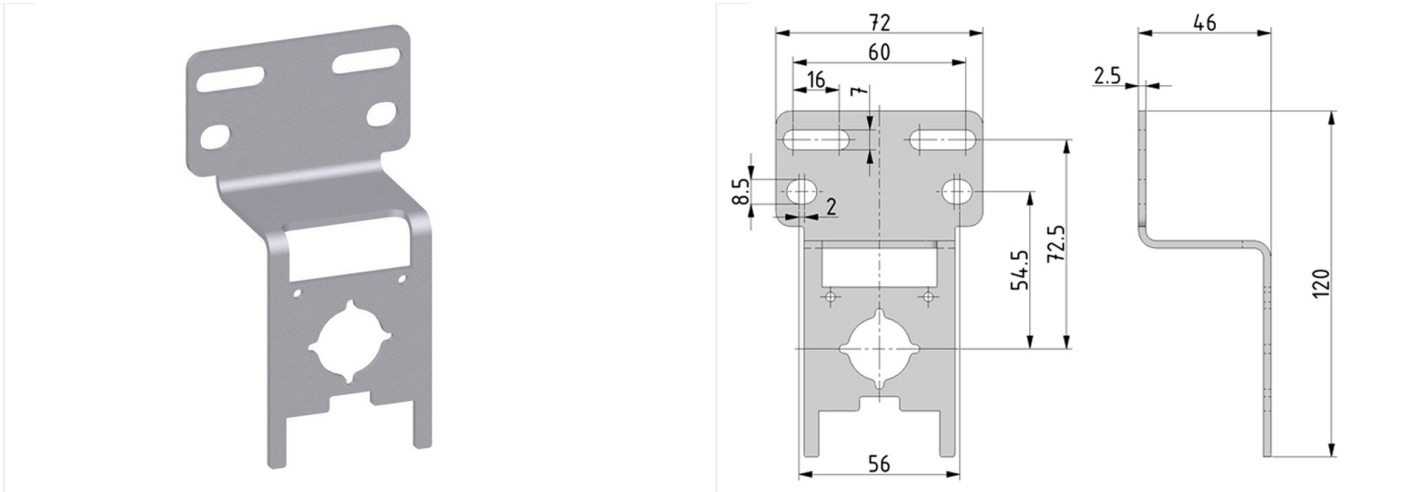

Accessories of the Futura series

Mounting bracket FUTURA BG2 (BW.2+2x screw 3x10 with Torx 10IP)

type	part-number	series 1	series	weight
KBW.2-1225	99002.1225	Futura	BG2	0.127 kg

technical data

- **description:** Mounting bracket
- **material:** steel galvanized
- **fixing:** mounting with 2 screws