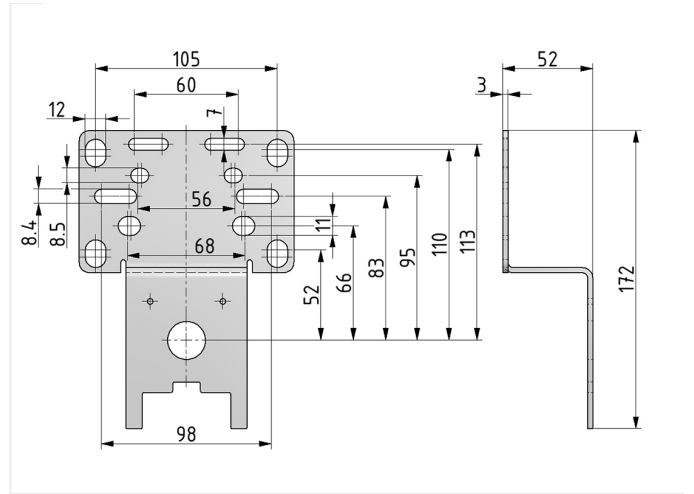

Accessories of the Futura series

Mounting bracket FUTURA BG4 (BW.4+2x screw 3x10 with Torx 10IP)

type	part-number	series 1	series	weight
KBW.4-1225	99004.1225	Futura	BG4	0.387 kg

technical data

- **description:** Mounting bracket
- **material:** steel galvanized
- **fixing:** mounting with 2 screws