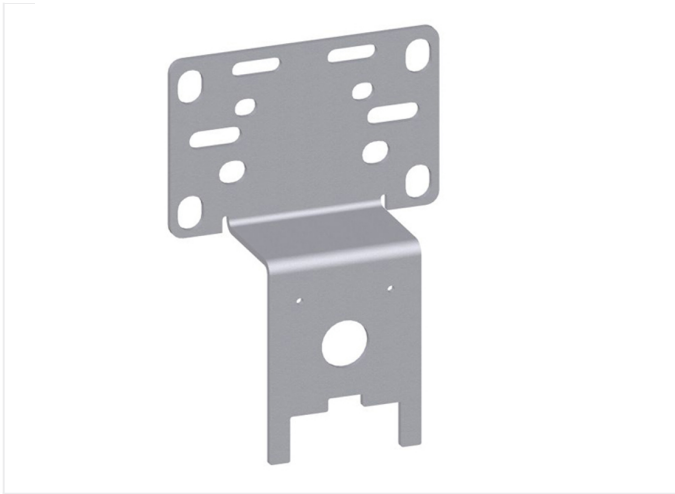

Accessories of the Futura series

Mounting bracket FUTURA BG4 (BW.4+2x screw 3x10 with Torx 10IP)

type	part-number	series 1	series	weight
KBW.4-1225	99004.1225	Futura	BG4	0.387 kg

technical data

- **description:** Mounting bracket
- **material:** steel galvanized
- **fixing:** mounting with 2 screws