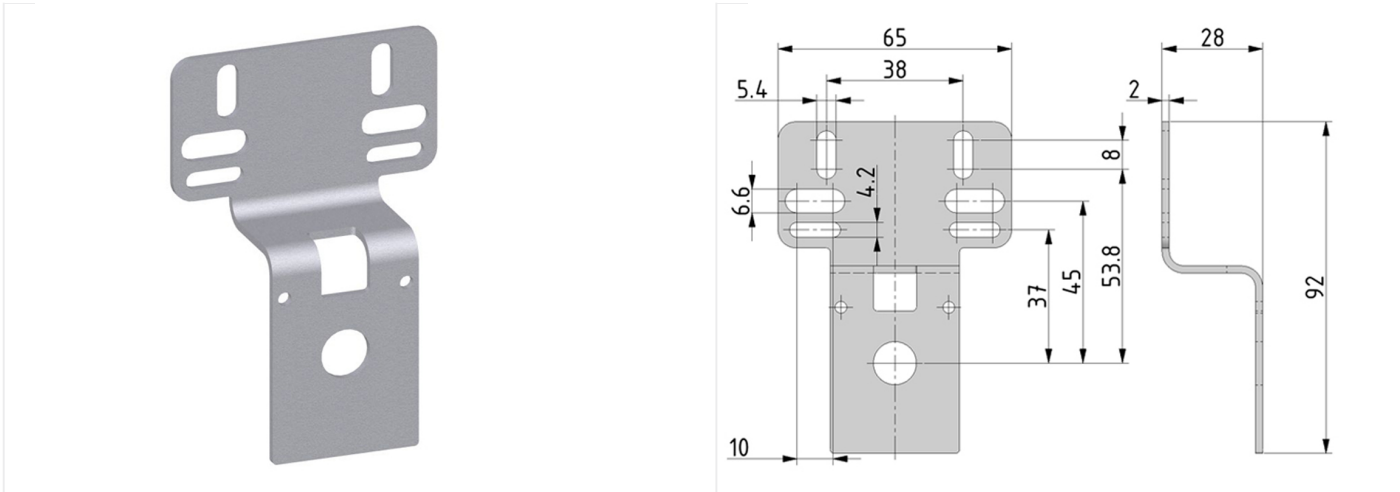

Accessories of the Futura series

Mounting bracket FUTURA BG0 (BW.0+2x screw 3x10 with Torx 10IP)

type	part-number	series 1	series	weight
KBW.0-1225	99000.1225	Futura	BG0	0.075 kg

technical data

- **description:** Mounting bracket
- **material:** steel galvanized
- **fixing:** mounting with 2 screws