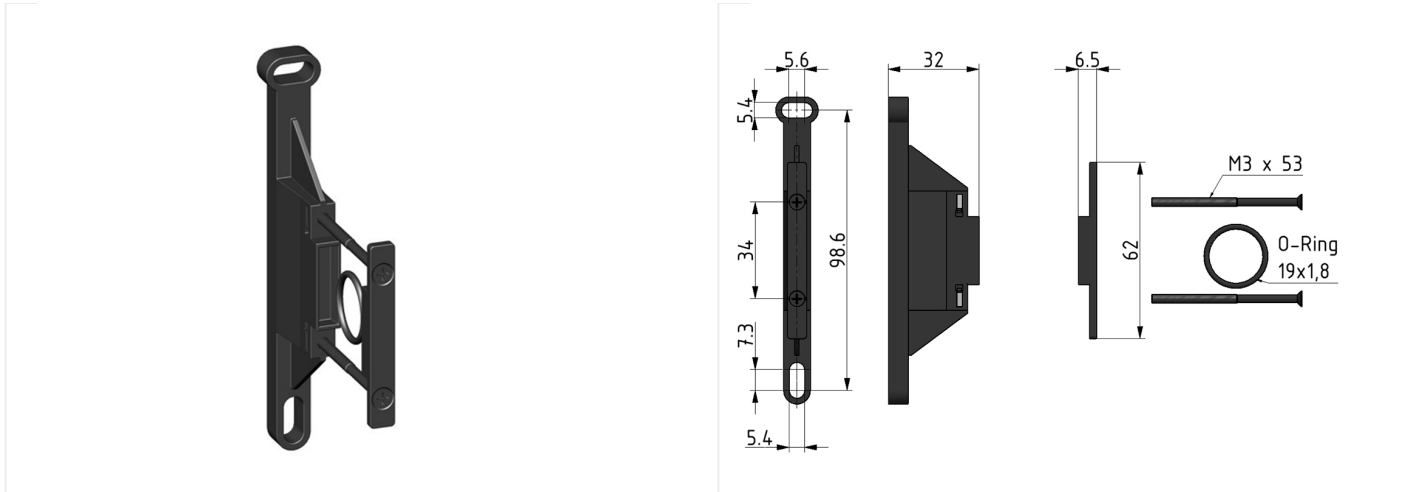

Accessories of the Futura series

FUTURA coupling kit BG1 for wall assembly

type	part-number	series	series	weight
KKOP.1W	99001.0900	Futura	BG1	0.037 kg

technical data

- **description:** Coupling kit wall mounting
- **fixing:** for components to be connected in Futura series 1
- **material coupling kit:** Grivory (PA66)
- **material screws:** steel
- **material o-ring:** NBR 70