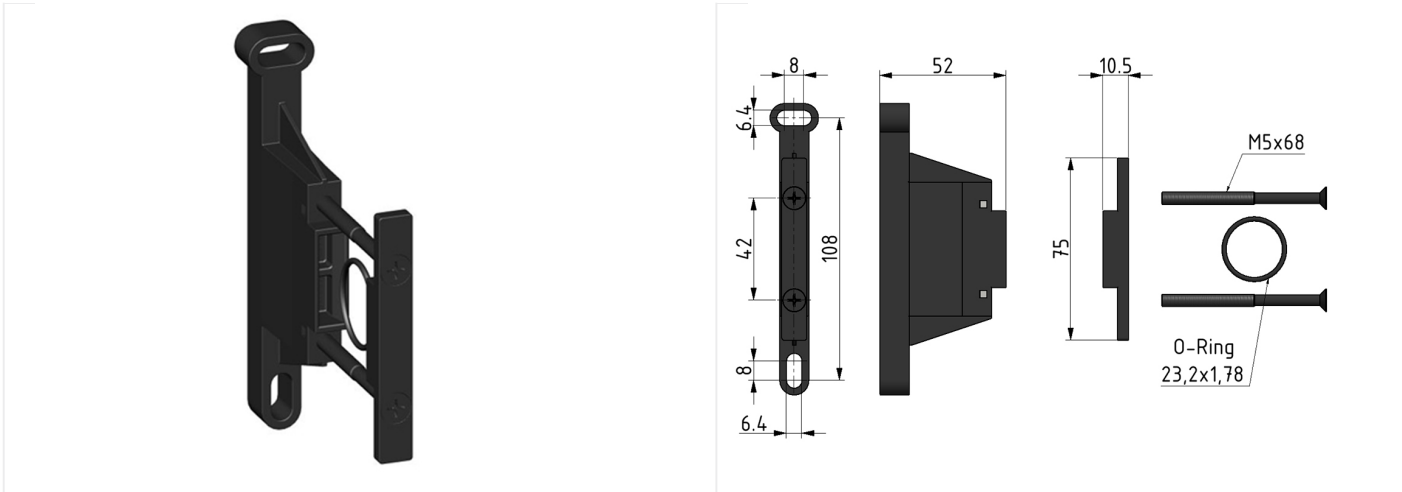

Accessories of the Futura series

FUTURA coupling kit BG2 for wall assembly

type	part-number	series	series	weight
KKOP.2W	99002.0900	Futura	BG2	0.059 kg

technical data

- **description:** Coupling kit wall mounting
- **fixing:** for components to be connected in Futura series 2
- **material coupling kit:** Grivory (PA66)
- **material screws:** steel
- **material o-ring:** NBR 70