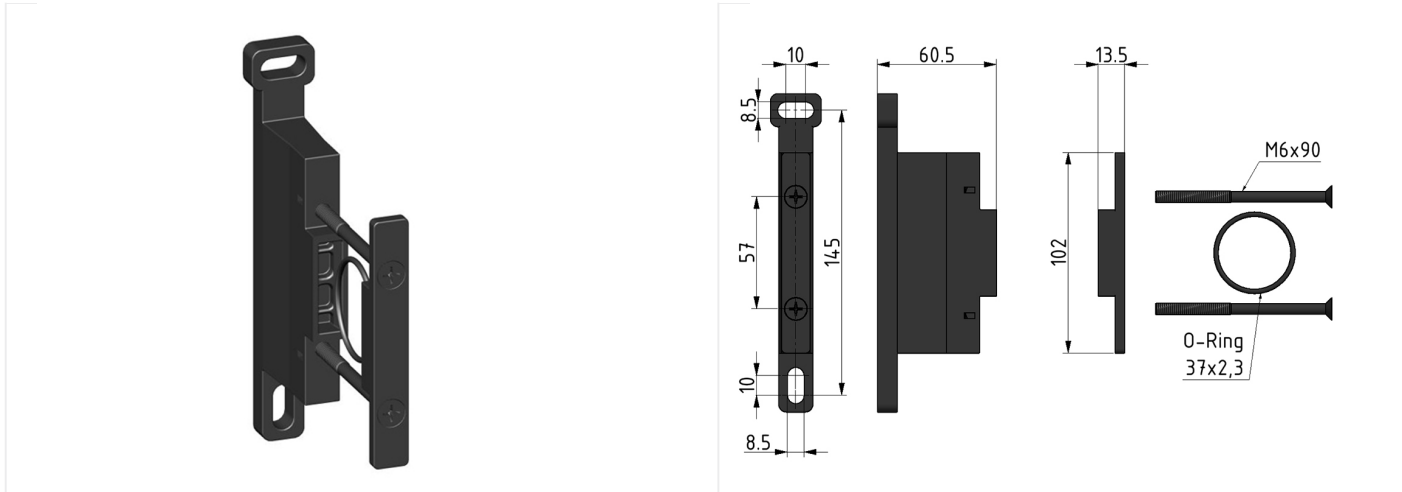

Accessories of the Futura series

FUTURA coupling kit BG4 for wall assembly

type	part-number	series	series	weight
KKOP.4W	99004.0900	Futura	BG4	0.113 kg

technical data

- **description:** Coupling kit wall mounting
- **fixing:** for components to be connected in Futura series 4
- **material coupling kit:** Grivory (PA66)
- **material screws:** steel
- **material o-ring:** NBR 70