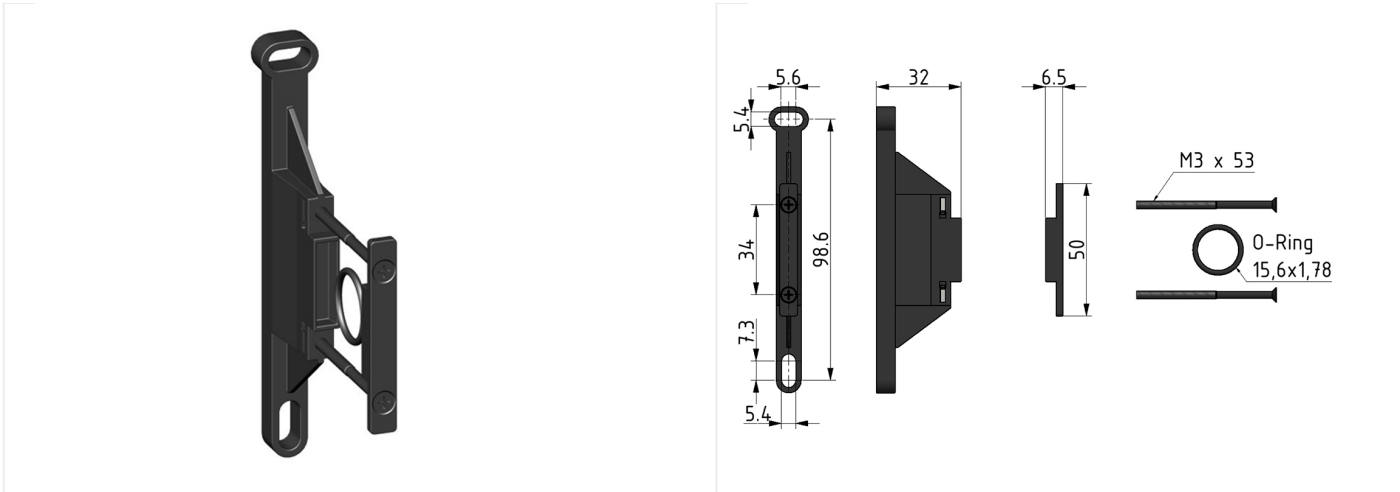

Accessories of the Futura series

FUTURA coupling kit BG0 for wall assembly

type	part-number	series	series	weight
KKOP.0W	99000.0900	Futura	BG0	0.051 kg

technical data

- **description:** Coupling kit wall mounting
- **fixing:** for components to be connected in Futura series 0
- **material coupling kit:** Grivory (PA66)
- **material screws:** steel
- **material o-ring:** NBR 70