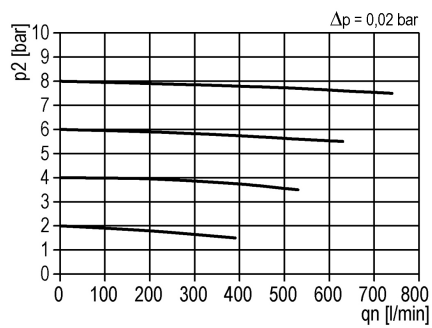

Filter of the Multi-Fix series

Prefilter G1/8 0,3µm with PC bowl and semi automatic drain

type	part-number	series	port size	flow rate	weight
FV.00 HA4	9.1300.00.060	Multi-Fix	G 1/8	130 l/min	0.255 kg

flow characteristic

symbol

technical data

- **description:** prefilter
- **medium:** compressed air, neutral gases
- **supply pressure P1 min.:** 1,5 bar
- **supply pressure P1 max.:** 16 bar
- **temperature range:** -10°C - +60°C
- **owl:** PC
- **drain:** HA
- **mounting:** vertical
- **filter element:** 0,3 µm
- **particle separation:** > 0,3 µm 99,999%