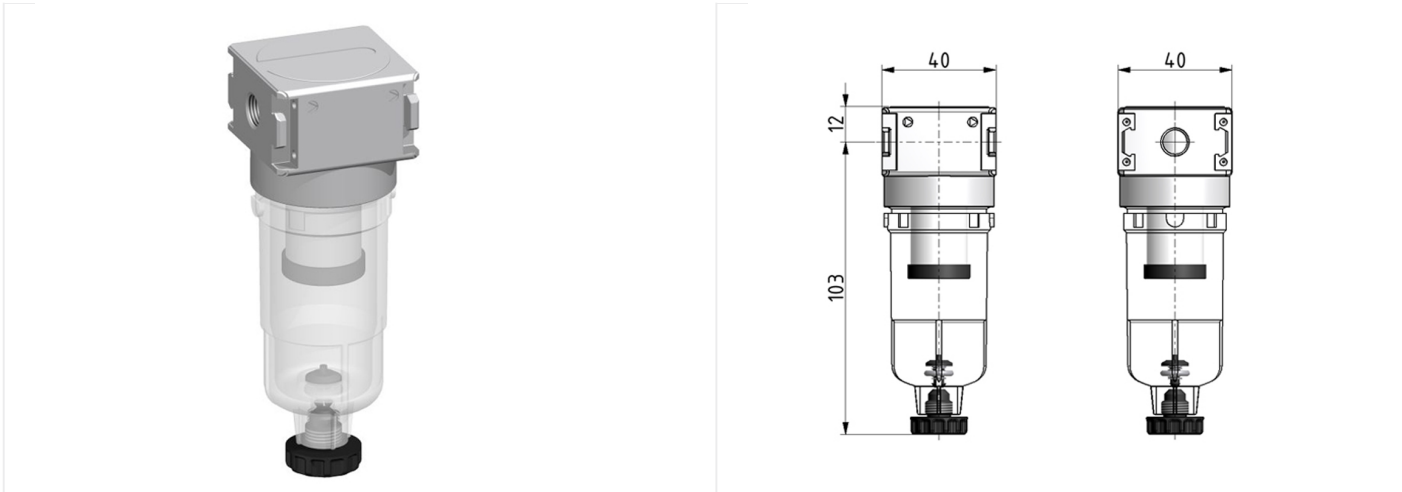

Filter of the Multi-Fix series

Prefilter G1/8 0,3µm with PC bowl and semi automatic drain

type	part-number	series	port size	flow rate	weight
FV.00 HA4	9.1300.00.060	Multi-Fix	G 1/8	130 l/min	0.255 kg

flow characteristic

symbol

technical data

- **description:** prefilter
- **medium:** compressed air, neutral gases
- **supply pressure P1 min.:** 1,5 bar
- **supply pressure P1 max.:** 16 bar
- **temperature range:** -10°C - +60°C
- **owl:** PC
- **drain:** HA
- **mounting:** vertical
- **filter element:** 0,3 µm
- **particle separation:** > 0,3 µm 99,999%