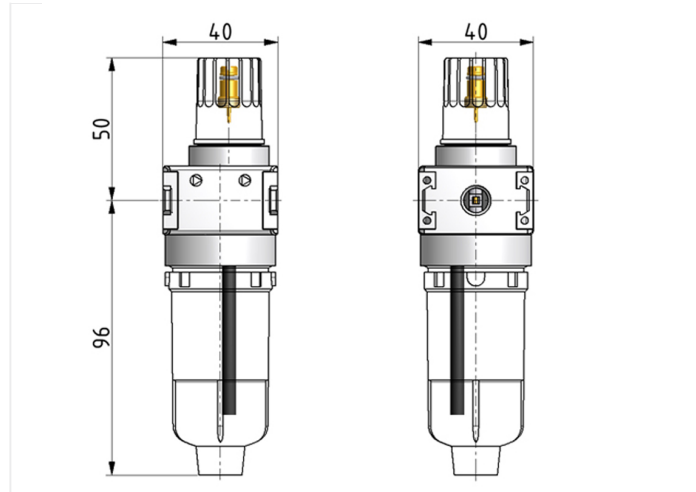

## Lubricator of the Multi-Fix series

Micro lubricator G1/8 with PC bowl

type	part-number	series	port size	flow rate	weight
L.00	9.2500.00.000	Multi-Fix	G 1/8	1150 l/min	0.263 kg

flow characteristic

lubricator operating limit

symbol

**technical data**

- **description:** micro lubricator
- **medium:** compressed air, neutral gases
- **supply pressure P1 max.:** 16 bar
- **temperature range:** -10°C - +60°C
- **bowl:** PC
- **mounting:** vertical
- **bowl volume lubricator:** 35 cm<sup>3</sup>
- **oil type:** CL 32 DIN 51517 - ISO VG 32
- **dome assembly:** PC
- **oil fill in:** cannot be filled with oil during operation

**accessories**

- |  |   |                              |
|--|---|------------------------------|
| • coupling kit wall mounting:<br><a href="#">ZW.00-1</a> | • electrical level indicator<br>(version addition: N) | • Metall-Tropfaufsatz L.33 H |
|--|---|------------------------------|