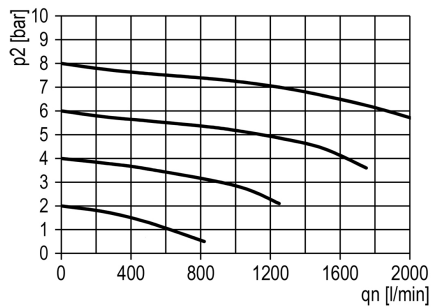

## Lubricator of the Multi-Fix series

Micro lubricator G1/8 with PC bowl

type	part-number	series	port size	flow rate	weight
L.00	9.2500.00.000	Multi-Fix	G 1/8	1150 l/min	0.263 kg

flow characteristic

lubricator operating limit

symbol

**technical data**

- **description:** micro lubricator
- **medium:** compressed air, neutral gases
- **supply pressure P1 max.:** 16 bar
- **temperature range:** -10°C - +60°C
- **bowl:** PC
- **mounting:** vertical
- **bowl volume lubricator:** 35 cm<sup>3</sup>
- **oil type:** CL 32 DIN 51517 - ISO VG 32
- **dome assembly:** PC
- **oil fill in:** cannot be filled with oil during operation