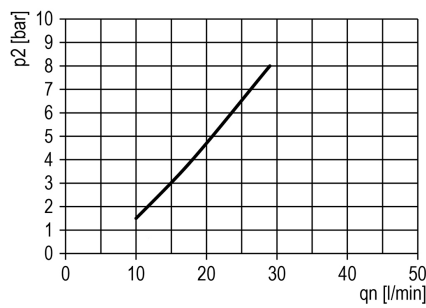

## Lubricator of the Multi-Fix series

Micro lubricator G1/8 with PC bowl

type	part-number	series	port size	flow rate	weight
L.00	9.2500.00.000	Multi-Fix	G 1/8	1150 l/min	0.263 kg

flow characteristic

lubricator operating limit

symbol

**technical data**

- **description:** micro lubricator
- **medium:** compressed air, neutral gases
- **supply pressure P1 max.:** 16 bar
- **temperature range:** -10°C - +60°C
- **bowl:** PC
- **mounting:** vertical
- **bowl volume lubricator:** 35 cm<sup>3</sup>
- **oil type:** CL 32 DIN 51517 - ISO VG 32
- **dome assembly:** PC
- **oil fill in:** cannot be filled with oil during operation