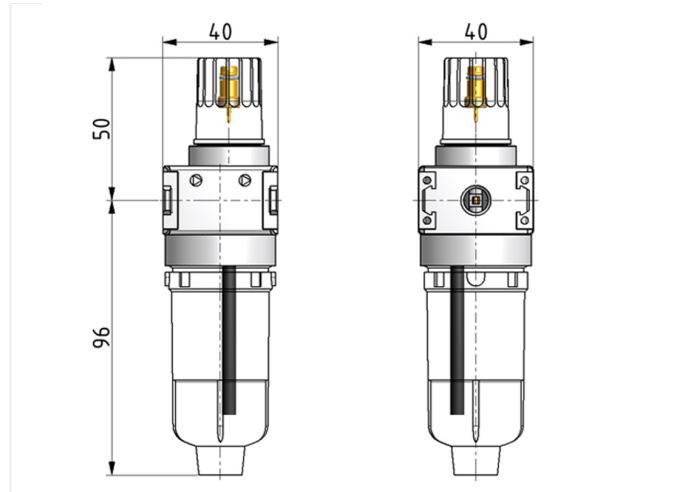

Lubricator of the Multi-Fix series

Micro lubricator G1/4 with PC bowl

| type | part-number | series | port size | flow rate | weight |
|------|---------------|-----------|-----------|------------|----------|
| L.01 | 9.2501.00.000 | Multi-Fix | G 1/4 | 1150 l/min | 0.245 kg |

flow characteristic

lubricator operating limit

symbol

technical data

- **description:** micro lubricator
- **medium:** compressed air, neutral gases
- **supply pressure P1 max.:** 16 bar
- **temperature range:** -10°C - +60°C
- **bowl:** PC
- **mounting:** vertical
- **bowl volume lubricator:** 35 cm³
- **oil type:** CL 32 DIN 51517 - ISO VG 32
- **dome assembly:** PC
- **oil fill in:** cannot be filled with oil during operation

accessories

- | | | |
|--|---|------------------------------|
| • coupling kit wall mounting: ZW.00-1 | • electrical level indicator (version addition: N) | • Metall-Tropfaufsatz L.33 H |
|--|---|------------------------------|