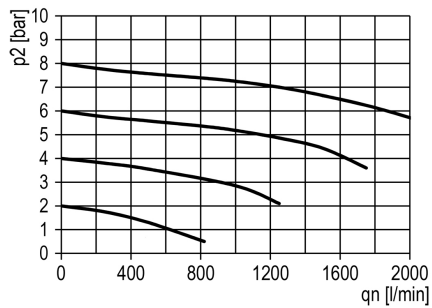

Lubricator of the Multi-Fix series

Micro lubricator G1/4 with PC bowl

| type | part-number | series | port size | flow rate | weight |
|------|---------------|-----------|-----------|------------|----------|
| L.01 | 9.2501.00.000 | Multi-Fix | G 1/4 | 1150 l/min | 0.245 kg |

flow characteristic

lubricator operating limit

symbol

technical data

- **description:** micro lubricator
- **medium:** compressed air, neutral gases
- **supply pressure P1 max.:** 16 bar
- **temperature range:** -10°C - +60°C
- **bowl:** PC
- **mounting:** vertical
- **bowl volume lubricator:** 35 cm³
- **oil type:** CL 32 DIN 51517 - ISO VG 32
- **dome assembly:** PC
- **oil fill in:** cannot be filled with oil during operation