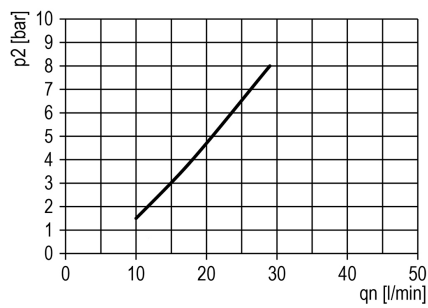

Lubricator of the Multi-Fix series

Micro lubricator G1/4 with PC bowl

| type | part-number | series | port size | flow rate | weight |
|------|---------------|-----------|-----------|------------|----------|
| L.01 | 9.2501.00.000 | Multi-Fix | G 1/4 | 1150 l/min | 0.245 kg |

flow characteristic

lubricator operating limit

symbol

technical data

- **description:** micro lubricator
- **medium:** compressed air, neutral gases
- **supply pressure P1 max.:** 16 bar
- **temperature range:** -10°C - +60°C
- **bowl:** PC
- **mounting:** vertical
- **bowl volume lubricator:** 35 cm³
- **oil type:** CL 32 DIN 51517 - ISO VG 32
- **dome assembly:** PC
- **oil fill in:** cannot be filled with oil during operation