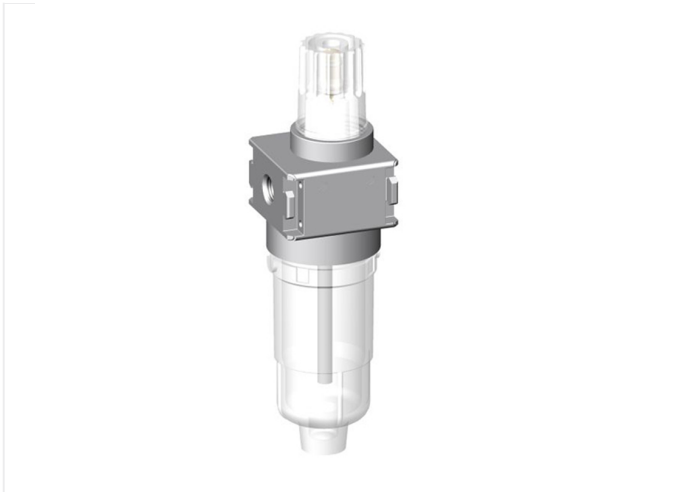

Lubricator of the Multi-Fix series

Micro lubricator G1/4 with PC bowl

| type | part-number | series | port size | flow rate | weight |
|------|---------------|-----------|-----------|------------|----------|
| L.01 | 9.2501.00.000 | Multi-Fix | G 1/4 | 1150 l/min | 0.245 kg |

flow characteristic

lubricator operating limit

symbol

technical data

- **description:** micro lubricator
- **medium:** compressed air, neutral gases
- **supply pressure P1 max.:** 16 bar
- **temperature range:** -10°C - +60°C
- **bowl:** PC
- **mounting:** vertical
- **bowl volume lubricator:** 35 cm³
- **oil type:** CL 32 DIN 51517 - ISO VG 32
- **dome assembly:** PC
- **oil fill in:** cannot be filled with oil during operation

accessories

- | | | |
|--|---|------------------------------|
| • coupling kit wall mounting: ZW.00-1 | • electrical level indicator (version addition: N) | • Metall-Tropfaufsatz L.33 H |
|--|---|------------------------------|