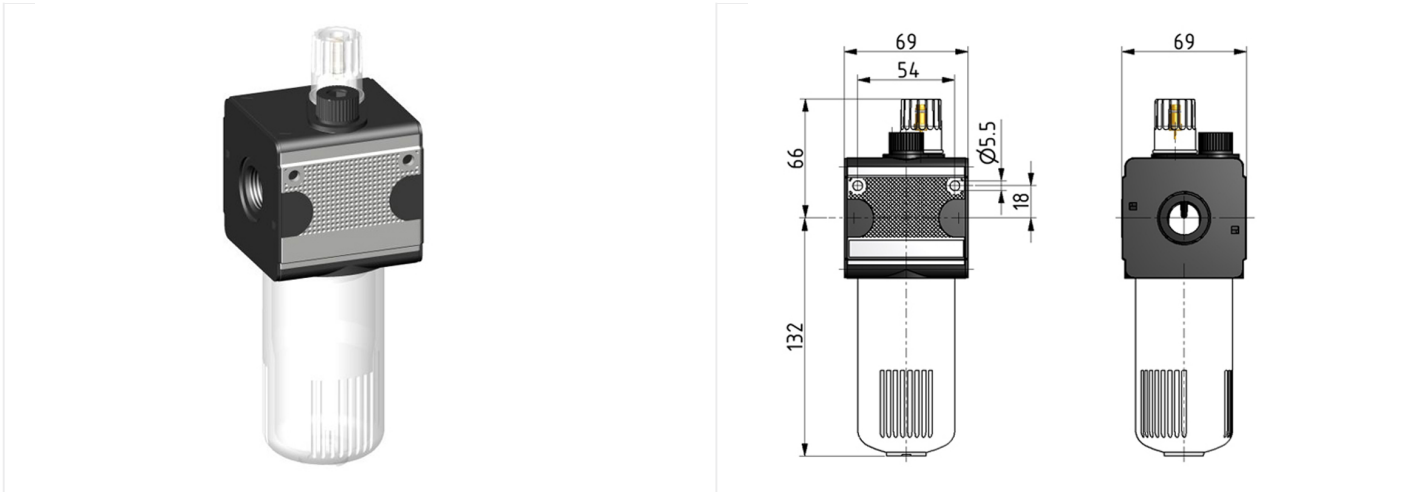

Lubricator of the Multi-Fix series

Micro lubricator G1/2 with PC bowl

type	part-number	series	port size	flow rate	weight
ML.33	9.2533.00.200	Multi-Fix	G 1/2	4700 l/min	0.747 kg

flow characteristic

lubricator operating limit

symbol

technical data

- **description:** micro lubricator
- **medium:** compressed air, neutral gases
- **supply pressure P1 max.:** 16 bar
- **temperature range:** -10°C - +60°C
- **bowl:** PC
- **mounting:** vertical
- **bowl volume lubricator:** 125 cm³
- **oil type:** CL 32 DIN 51517 - ISO VG 32
- **dome assembly:** PC
- **oil fill in:** cannot be filled with oil during operation

accessories

- mounting bracket: [ZW.33-1](#)
- electrical level indicator (version addition: N)
- Metall-Tropfaufsatz L.33 H