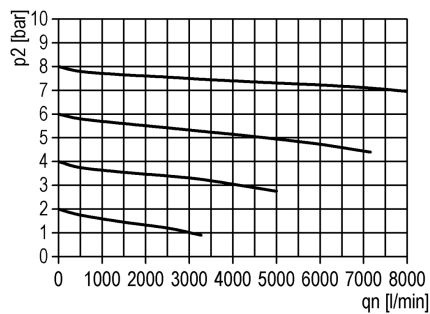

Lubricator of the Multi-Fix series

Micro lubricator G1/2 with PC bowl

type	part-number	series	port size	flow rate	weight
ML.33	9.2533.00.200	Multi-Fix	G 1/2	4700 l/min	0.747 kg

flow characteristic

lubricator operating limit

symbol

technical data

- **description:** micro lubricator
- **medium:** compressed air, neutral gases
- **supply pressure P1 max.:** 16 bar
- **temperature range:** -10°C - +60°C
- **bowl:** PC
- **mounting:** vertical
- **bowl volume lubricator:** 125 cm³
- **oil type:** CL 32 DIN 51517 - ISO VG 32
- **dome assembly:** PC
- **oil fill in:** cannot be filled with oil during operation