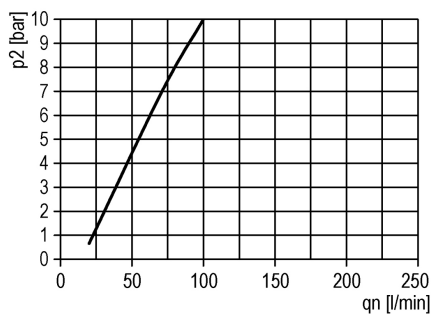

Lubricator of the Multi-Fix series

Micro lubricator G1/2 with PC bowl

type	part-number	series	port size	flow rate	weight
ML.33	9.2533.00.200	Multi-Fix	G 1/2	4700 l/min	0.747 kg

flow characteristic

lubricator operating limit

symbol

technical data

- **description:** micro lubricator
- **medium:** compressed air, neutral gases
- **supply pressure P1 max.:** 16 bar
- **temperature range:** -10°C - +60°C
- **bowl:** PC
- **mounting:** vertical
- **bowl volume lubricator:** 125 cm³
- **oil type:** CL 32 DIN 51517 - ISO VG 32
- **dome assembly:** PC
- **oil fill in:** cannot be filled with oil during operation