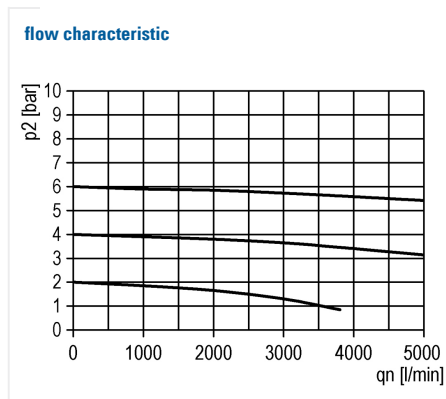

Lubricator of the Multi-Fix series

Lubricator G3/4 with PC bowl

type	part-number	series	port size	flow rate	weight
L.34	9.2534.000	Multi-Fix	G 3/4	5000 l/min	0.748 kg

technical data

- **description:** proportional lubricator
- **medium:** compressed air, neutral gases
- **supply pressure P1 max.:** 16 bar
- **temperature range:** -10°C - +60°C
- **bowl:** PC
- **mounting:** vertical
- **bowl volume lubricator:** 125 cm³
- **oil type:** CL 32 DIN 51517 - ISO VG 32
- **dome assembly:** PC
- **oil fill in:** can be filled with oil during operation