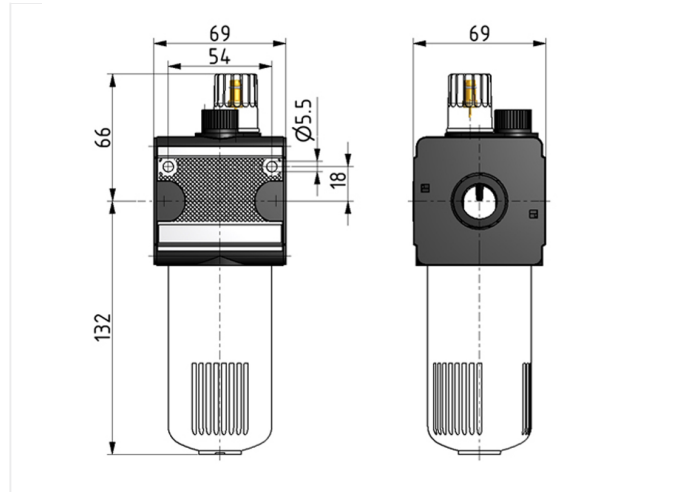

Lubricator of the Multi-Fix series

Lubricator G3/4 with PC bowl

type	part-number	series	port size	flow rate	weight
L.34	9.2534.000	Multi-Fix	G 3/4	5000 l/min	0.748 kg

technical data

- **description:** proportional lubricator
- **medium:** compressed air, neutral gases
- **supply pressure P1 max.:** 16 bar
- **temperature range:** -10°C - +60°C
- **bowl:** PC
- **mounting:** vertical
- **bowl volume lubricator:** 125 cm³
- **oil type:** CL 32 DIN 51517 - ISO VG 32
- **dome assembly:** PC
- **oil fill in:** can be filled with oil during operation

accessories

- mounting bracket: [ZW.33-1](#)
- electrical level indicator (version addition: N)
- Metall-Tropfaufsatz L.33 H