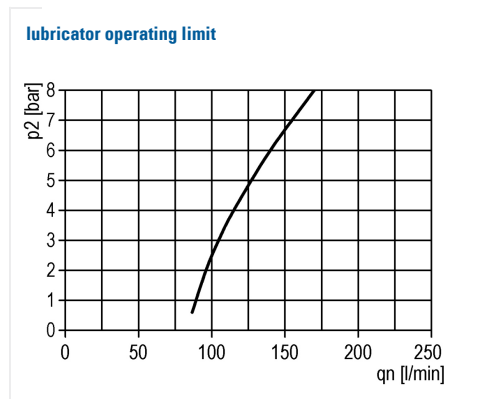

Lubricator of the Multi-Fix series

Lubricator G3/4 with PC bowl

type	part-number	series	port size	flow rate	weight
L.34	9.2534.000	Multi-Fix	G 3/4	5000 l/min	0.748 kg

technical data

- **description:** proportional lubricator
- **medium:** compressed air, neutral gases
- **supply pressure P1 max.:** 16 bar
- **temperature range:** -10°C - +60°C
- **bowl:** PC
- **mounting:** vertical
- **bowl volume lubricator:** 125 cm³
- **oil type:** CL 32 DIN 51517 - ISO VG 32
- **dome assembly:** PC
- **oil fill in:** can be filled with oil during operation