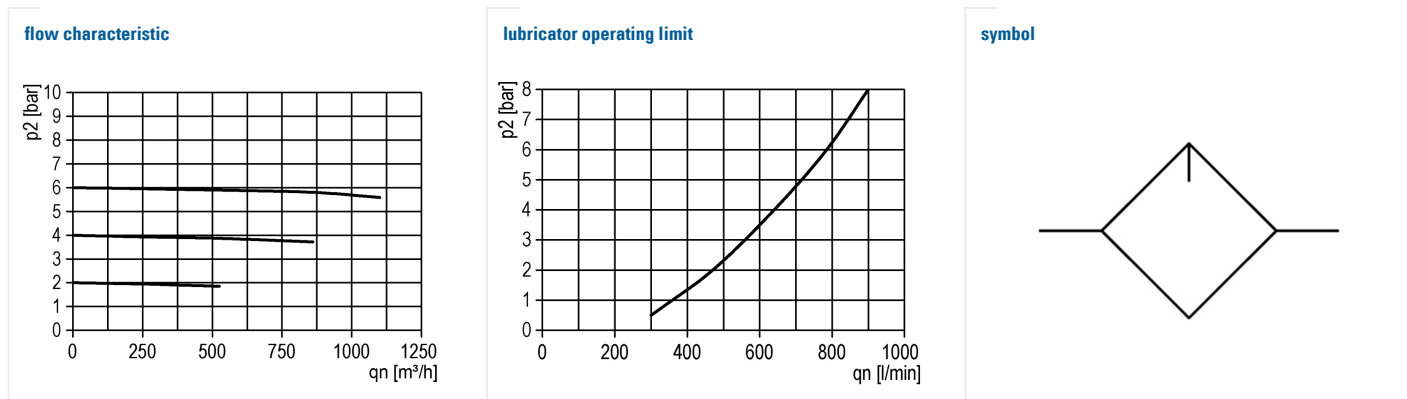

Lubricator of the Multi-Fix series

Lubricator G3/4 with PC bowl

type	part-number	series	port size	flow rate	weight
L.54	9.2554.00.000	Multi-Fix	G 3/4	19000 l/min	1.816 kg

technical data

- **description:** proportional lubricator
- **medium:** compressed air, neutral gases
- **supply pressure P1 max.:** 16 bar
- **temperature range:** -10°C - +60°C
- **bowl:** PC
- **mounting:** vertical
- **bowl volume lubricator:** 450 cm³
- **oil type:** CL 32 DIN 51517 - ISO VG 32
- **dome assembly:** PC
- **oil fill in:** can be filled with oil during operation

accessories

- mounting bracket: [ZW.33-1](#)
- electrical level indicator (version addition: N)
- Metall-Tropfaufsatz L.33 H