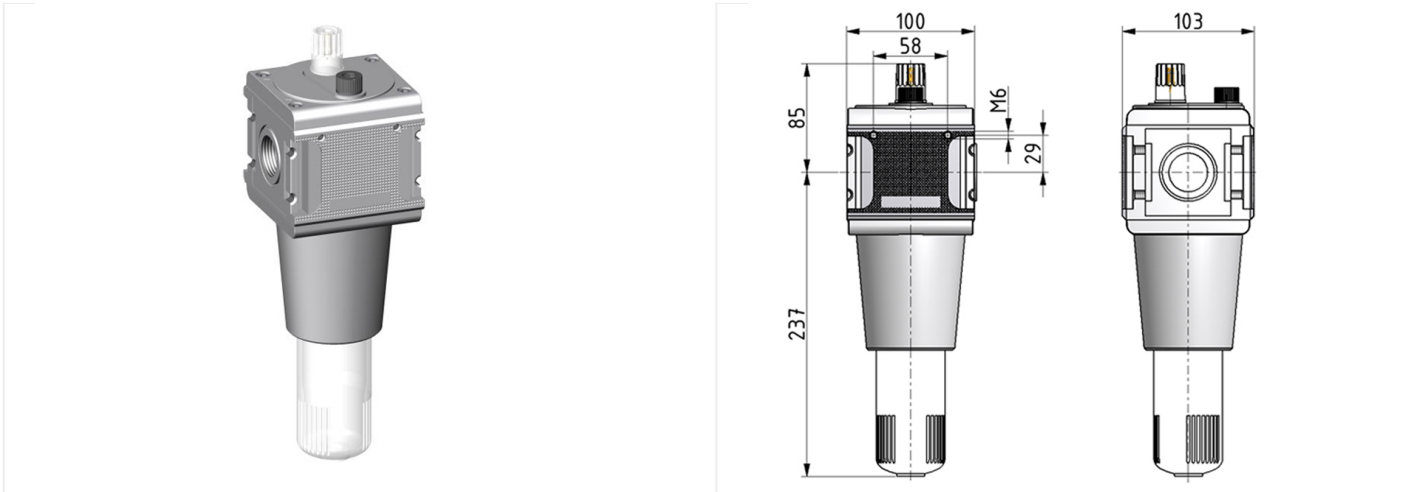

Lubricator of the Multi-Fix series

Lubricator G3/4 with PC bowl

type	part-number	series	port size	flow rate	weight
L.54	9.2554.00.000	Multi-Fix	G 3/4	19000 l/min	1.816 kg

technical data

- **description:** proportional lubricator
- **medium:** compressed air, neutral gases
- **supply pressure P1 max.:** 16 bar
- **temperature range:** -10°C - +60°C
- **bowl:** PC
- **mounting:** vertical
- **bowl volume lubricator:** 450 cm³
- **oil type:** CL 32 DIN 51517 - ISO VG 32
- **dome assembly:** PC
- **oil fill in:** can be filled with oil during operation

accessories

- mounting bracket: [ZW.33-1](#)
- electrical level indicator (version addition: N)
- Metall-Tropfaufsatz L.33 H